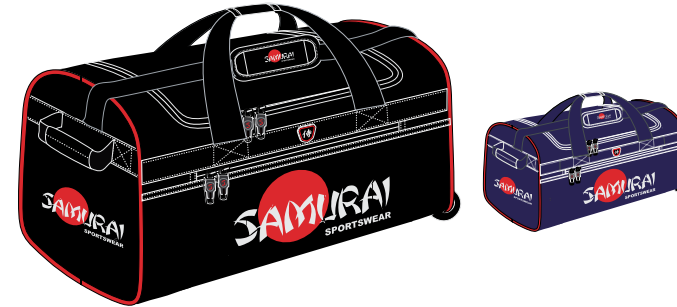

### Team Holdall

**Sizes:** 83x42x47cm

**Colour:** Black

**Piping:** Dark Red

**Details:** Giant team H/W wheeled kit bag in 420D Nylon with PU backing. Large enough for all your teams' kit.

**Stock:** Item stocked as follows -

### Tourist 1 Bag

**Sizes:** 75x33x38cm

**Colour:** Black, Navy

**Piping:** Dark Red

**Details:** One of our best selling bags - great for touring. Wheeled kit bag in heavy duty Nylon. Twin side pouch pockets and security zips.