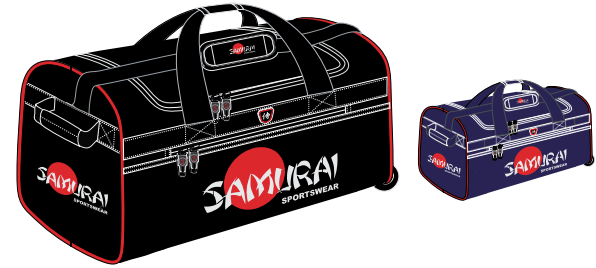

L

N

Bags

Club Range

Matchday Bag

Sizes: 66x31x36cm

Colour: Black, Navy

Piping: Dark Red

Details: Large every day personal kit bag in 300D Nylon with PU backing. 2 x end pockets and superb decoration detail.

Stock: Item stocked as follows -
Black 4-651805
Navy 4-651812

Team Holdall

Sizes: 83x42x47cm

Colour: Black

Piping: Dark Red

Details: Giant team H/W wheeled kit bag in 420D Nylon with PU backing. Large enough for all your teams' kit.

Stock: Item stocked as follows -
Black 4-651807

Tourist 1 Bag

Sizes: 75x33x38cm